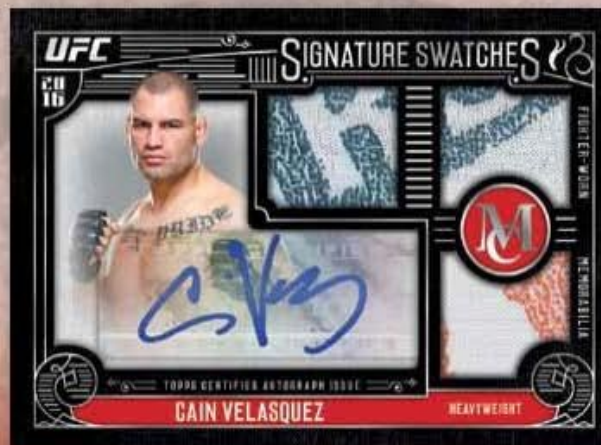

Topps

UFC

M

Single-Fighter Signature Swatches Triple Relic Autograph Card

AUTOGRAPH RELIC CARDS

SINGLE-FIGHTER SIGNATURE SWATCHES RELIC AUTOGRAPHS – Up to 20 different fighter cards featuring a jumbo piece of fighter-worn memorabilia and an autograph. Base version will be sequentially #’d.

- Gold Parallel #’d to 25.
- Emerald Parallel #’d 1/1.

SINGLE-FIGHTER SIGNATURE SWATCHES DUAL RELIC AUTOGRAPHS – Up to 15 different fighter cards featuring a 2 relic pieces of fighter-worn memorabilia and an autograph. Base version will be sequentially #’d.

- Gold Parallel #’d to 25.
- Emerald Parallel #’d 1/1.

SINGLE-FIGHTER SIGNATURE SWATCHES TRIPLE RELIC AUTOGRAPHS – Up to 15 different fighter cards featuring 3 relic pieces of fighter-worn memorabilia and an autograph. Base version will be sequentially #’d.

- Gold Parallel #’d to 25.
- Emerald Parallel #’d 1/1.

IN HOBBY STORES
HOLIDAY 2016!

Solicitation subject to change. Final odds/players subject to actual production runs.

MUSEUM COLLECTION