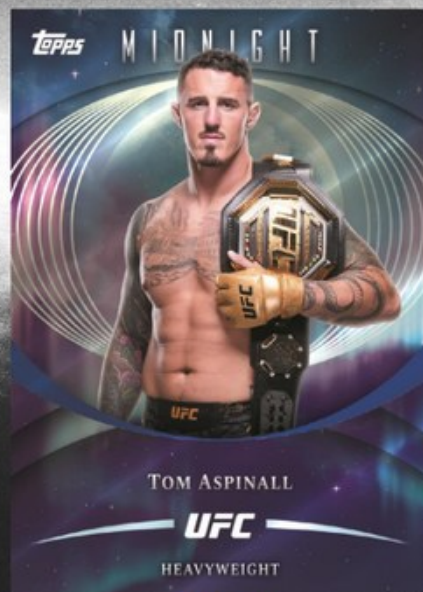

Topps

MIDNIGHT

Fight Glove Relic - Black Light

Last One Standing - Midnight Parallel

Topps Midnight UFC is back for 2026, featuring its unique designs and vibrant colors. 2026 Midnight UFC delivers the rare parallels collectors have come to expect along with a new lineup of exciting inserts and Case Hits. Look for autographs and autograph relics of yesterday, today, and tomorrow's top UFC stars.

Build the **100-card Base Set** along with a variety of parallels!

Find 3 Autographs in every box!

2026 TOPPS MIDNIGHT UFC

TOPPS

MIDNIGHT

BASE CARDS

Base Card

100 base cards featuring a lineup of new rookie talent and UFC's biggest stars!

Base Set Parallels

- Base Zodiac – 1:3 Packs
- Base Morning - #’d to 125
- Base Twilight - #’d to 99
- Base Dusk - #’d to 75
- Base Moon Beam – 1:13 Packs
- Base Moonrise - #’d to 25
- Base Midnight - #’d to 12
- Base Daybreak - #’d to 5
- Base Black Light - #’d 1 of 1