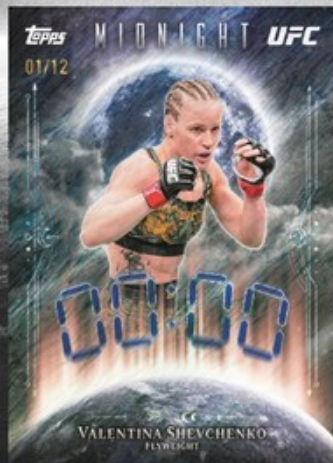

Base Set Parallels

- Base Zodiac – 1:3 Packs
- Base Morning - #’d to 125
- Base Twilight - #’d to 99
- Base Dusk - #’d to 75
- Base Moon Beam – 1:13 Packs
- Base Moonrise - #’d to 25
- Base Midnight - #’d to 12
- Base Daybreak - #’d to 5
- Base Black Light - #’d 1 of 1

2026 TOPPS MIDNIGHT UFC

TOPPS

MIDNIGHT

INSERT & CASE HIT INSERT CARDS

Zero Hour - Midnight Parallel

Neon Apex

Insert Cards:

Night Watch **NEW!**
Zero Hour **NEW!**
Celestial Combos **NEW!**
Lunar Apex **NEW!**
Insomnia