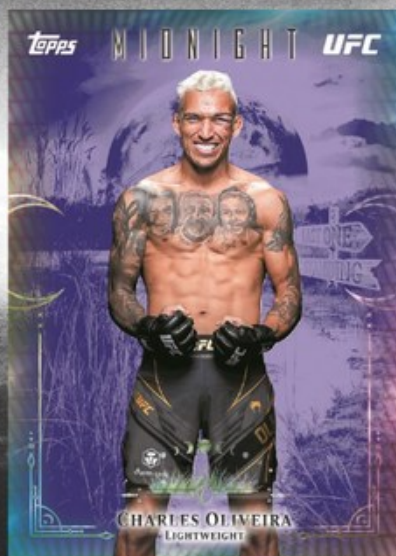

Topps

MIDNIGHT

Fight Glove Relic - Black Light

Last One Standing - Midnight Parallel

Topps Midnight UFC is back for 2026, featuring its unique designs and vibrant colors. 2026 Midnight UFC delivers the rare parallels collectors have come to expect along with a new lineup of exciting inserts and Case Hits. Look for autographs and autograph relics of yesterday, today, and tomorrow's top UFC stars.

Build the **100-card Base Set** along with a variety of parallels!

Find 3 Autographs in every box!

2026 TOPPS MIDNIGHT UFC

TOPPS

MIDNIGHT

BASE CARDS

Base Card

100 base cards featuring a lineup of new rookie talent and UFC's biggest stars!

Base Set Parallels

- Base Zodiac – 1:3 Packs
- Base Morning - #’d to 125
- Base Twilight - #’d to 99
- Base Dusk - #’d to 75
- Base Moon Beam – 1:13 Packs
- Base Moonrise - #’d to 25
- Base Midnight - #’d to 12
- Base Daybreak - #’d to 5
- Base Black Light - #’d 1 of 1