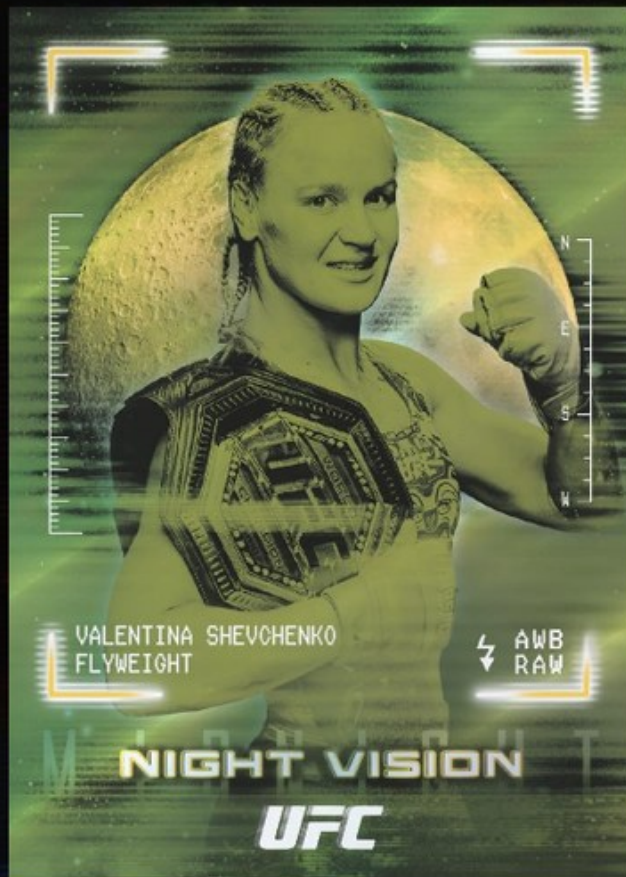

M I D N I G H T

2 0 2 5 T O P P S M I D N I G H T U F C

INSERT CARDS

Night Vision

Nightfall
Lunar Tide
Constellations
The One and Only
Insomnia **NEW**

Above Insert Card Parallels

- Moon Beam
- Dusk - #’d to 75
- Moonrise - #’d to 25
- Midnight - #’d to 12
- Daybreak - #’d to 5
- Black Light - #’d 1-of-1

Case Hit Inserts
Dream Chasers
Greetings From **NEW**
Twilight
Night Vision **NEW**

Above Case Hit Insert Card Parallels:

- Daybreak - #’d to 5
- Black Light - #’d 1-of-1

TOPPS®

UFC