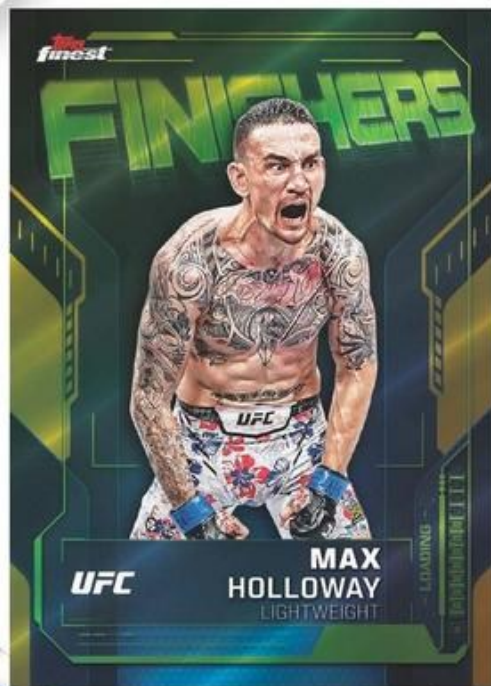

2025 TOPPS FINEST UFC

Insert Cards

Finishers – Gold Refractor

Showstoppers
Intimidators
Finishers
Golden Moments

Above Insert Card Parallels:

- Refractor
- Refractor Checkerboard
- Refractor Die-Cut – #’d to 75.
- Refractor Gold – #’d to 50.
- Refractor Black – #’d to 25.
- Refractor Red – #’d to 5.
- Superrefractor – #’d 1/1.

Case Hit Inserts

Monochrome
Fandomonium
Framed in White
Blinding Lights

topps
finest