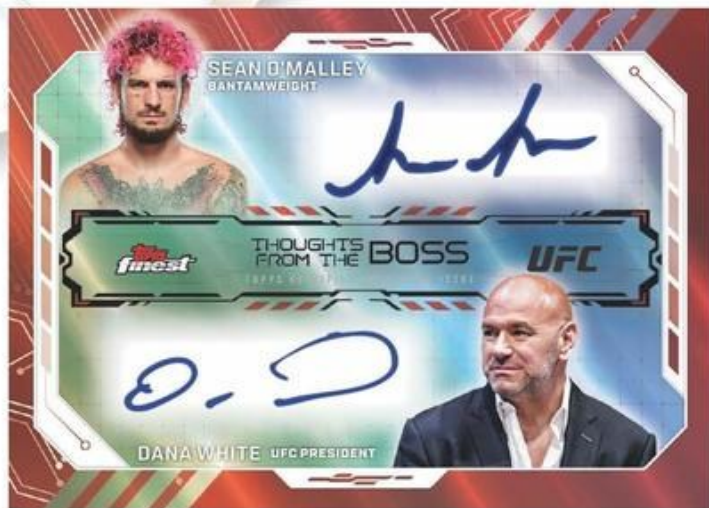

2025 TOPPS FINEST UFC

Autograph Cards

Thought from the Boss Dual Signatures -
Red Refractor

Thoughts From The Boss Dual Signatures

- Refractor Black - #'d to 25.
- Refractor Red - #'d to 10
- Superfractor - #'d 1/1

Finest Rookie Autographs

- Refractor
- Refractor Blue Checkerboard - #'d to 75
- Refractor Gold - #'d to 50
- Refractor Black - #'d to 25.
- Refractor Red/Black Vapor - #'d to 10
- Refractor Red - #'d to 5
- Superfractor - #'d 1/1

Showstopper Autographs

- Refractor
- Refractor Blue Checkerboard - #'d to 75
- Refractor Gold - #'d to 50
- Refractor Black - #'d to 25.
- Refractor Red/Black Vapor - #'d to 10
- Refractor Red - #'d to 5
- Superfractor - #'d 1/1

topps
finest