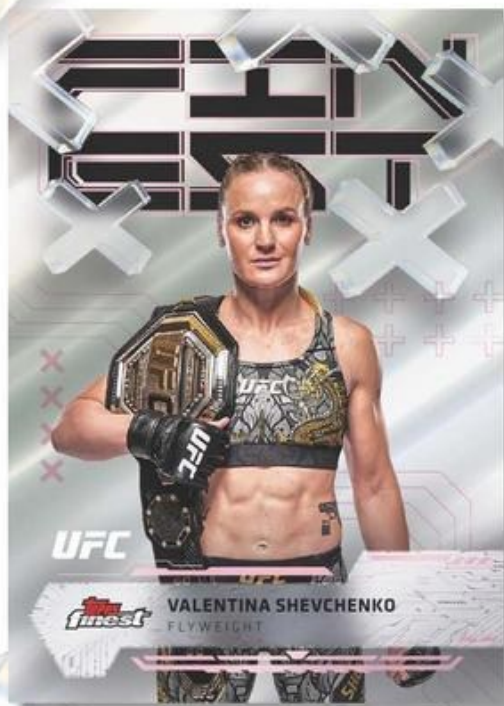

2025 TOPPS FINEST UFC

Base Cards

300 base cards holding down a mixture of rookie talent and veteran stars!

Base Common

Base Set Parallels

- Base Common Refractors
- Base Common Refractors Checkerboard
- Base Common Refractors Purple – #’d to 250.
- Base Common Refractors Blue – #’d to 200.
- Base Common Refractors Purple Checkerboard – #’d to 150.
- Base Common Refractors Blue Checkerboard – #’d to 99.
- Base Common Refractors Die Cut – #’d to 75.
- Base Common Refractors Gold – #’d to 50.
- Base Common Refractors Black – #’d to 25.
- Base Common Refractors Red/Black Vapor – #’d to 20.
- Base Common Refractors Red – #’d to 10.
- Base Common Superrefractor – #’d 1/1.
- Base Uncommon Refractors
- Base Uncommon Refractors Checkerboard
- Base Uncommon Refractors Purple – #’d to 200.
- Base Uncommon Refractors Blue – #’d to 175.
- Base Uncommon Refractors Purple Checkerboard – #’d to 99.
- Base Uncommon Refractors Blue Checkerboard – #’d to 75.
- Base Uncommon Refractors Die Cut – #’d to 35.
- Base Uncommon Refractors Gold – #’d to 25.
- Base Uncommon Refractors Black – #’d to 20.
- Base Uncommon Refractors Red/Black Vapor – #’d to 15.
- Base Uncommon Refractors Red – #’d to 5.
- Base Uncommon Superrefractor – #’d 1/1.
- Base Rare Refractors
- Base Rare Refractors Checkerboard
- Base Rare Refractors Blue – #’d to 99.
- Base Rare Refractors Purple Checkerboard – #’d to 75.
- Base Rare Refractors Blue Checkerboard – #’d to 49.
- Base Rare Refractors Die Cut – #’d to 25.
- Base Rare Refractors Gold – #’d to 20.
- Base Rare Refractors Black – #’d to 15.
- Base Rare Refractors Red/Black Vapor – #’d to 10.
- Base Rare Refractors Red – #’d to 3.
- Base Rare Superrefractor – #’d 1/1.

Topps
finest