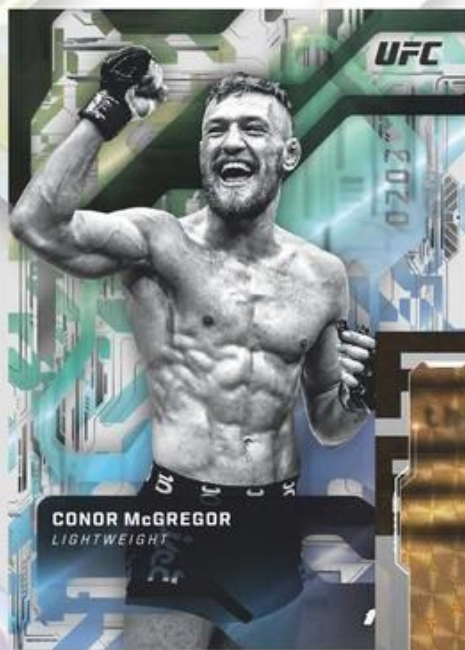

2025 TOPPS FINEST UFC

Monochrome

The Finest - Superfractor

It's Back!!! After a successful return to the hobby in 2024, Finest is back. 2025 Topps Finest UFC is bigger and better than ever in 2025 and features a wide variety of autographs, inserts, refractors and brand-new case hits!

Build the entire **300-card Base Set** across a rainbow of color and tech parallels!

Find 2 Autographs in Every Box!

Available in Hobby stores everywhere in November of 2025!

2025 TOPPS FINEST UFC

Base Cards