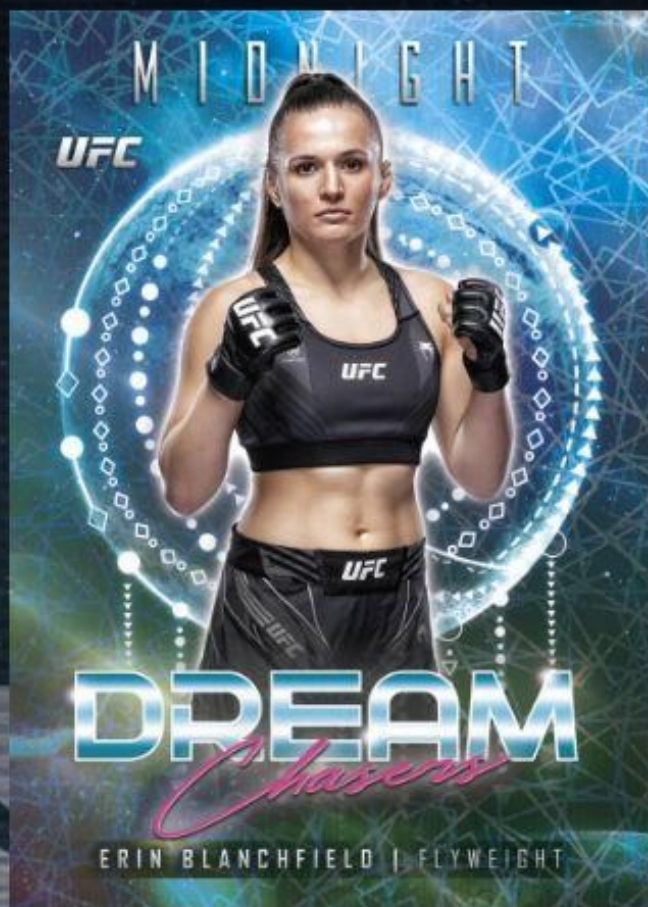

UFC

M I D N I G H T

2024 TOPPS UFC MIDNIGHT

CASE HIT INSERT CARDS

Dream Chasers

Dream Chasers – 1:53 packs

- Daybreak - #’d to 5
- Black Light - #’d 1 of 1

Moonfall – 1:63 packs

- Daybreak - #’d to 5
- Black Light - #’d 1 of 1

Twilight – 1:79 packs

- Daybreak - #’d to 5
- Black Light - #’d 1 of 1

After Hours – 1:63 packs

- Daybreak - #’d to 5
- Black Light - #’d 1 of 1