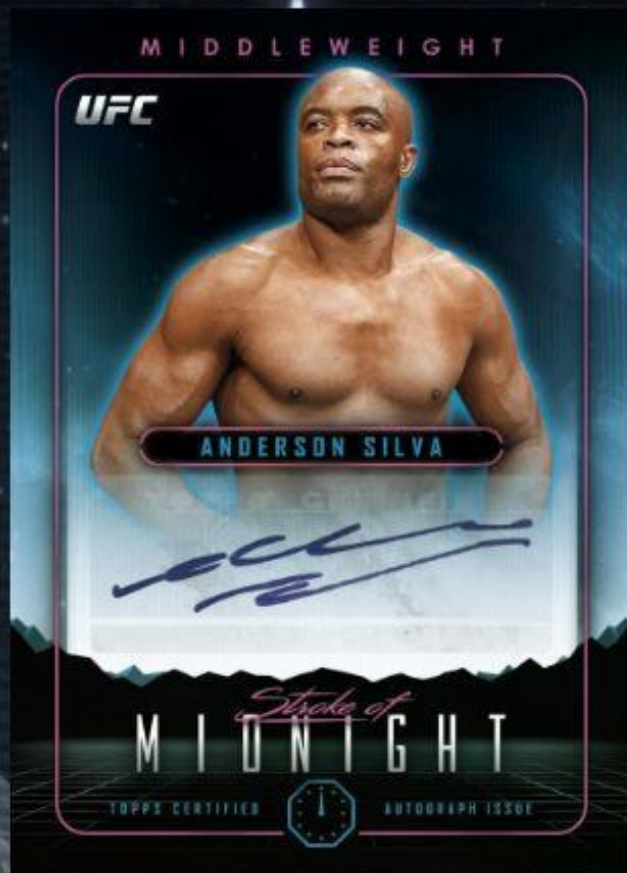

After Hours – 1:63 packs

- Daybreak - #’d to 5
- Black Light - #’d 1 of 1

UFC

M I D N I G H T

2024 TOPPS UFC MIDNIGHT

AUTOGRAPH CARDS

Stroke of Midnight Autograph

Relic Autographs - Unnumbered