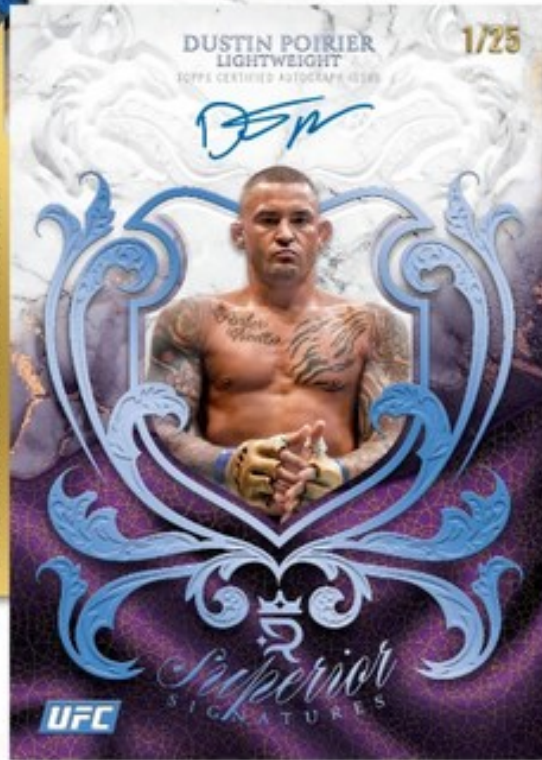

Autographs – Gold Parallel

Superior Signatures – Blue Parallel

After a smashing debut, Topps Royalty UFC is 2025! Building on an undisputed high-end line and Autographs featuring the biggest names in premium set offers collectors an opportunity hobby's next top UFC cards. Loaded with all-t top contenders, and rising stars, Royalty has) Look for the SSP Liquid Silver chase insert!

Individually serial numbered **100-card Base Set** limited parallels!

Find 5 Autographs in every box!
Find 3 Relics in every box!

Available in stores everywhere late 2025!

TOPPS ROYALTY-UFC

BASE CARDS & INSERT CARDS

Base Card – Green Parallel

100 base card set each serial numbered to 99 with notch roster of Retired, Active, and Rookie UFC F

Base Set Parallels

- Base Purple – #’d to 35
- Base Blue – #’d to 25
- Base Red – #’d to 15
- Base Gold – #’d to 10
- Base Green – #’d to 5
- Base Platinum – #’d 1 of 1