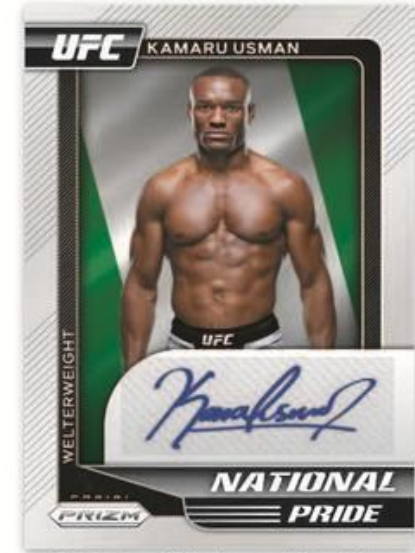

HOBBY EXCLUSIVE

BASE NATIONAL TREASURES

Card images are solely for the purpose of design display.

HOBBY EXCLUSIVE

BASE GALA

Chase rare, Hobby-exclusive base cards in Noir, National Treasures and Gala!

Card images are solely for the purpose of design display.

HOBBY EXCLUSIVE

CROWN ROYALE SILHOUETTES PRIME

Card images are solely for the purpose of design display.

CONTENDERS ROOKIE SEASON TICKET

Card images are solely for the purpose of design display.

NATIONAL PRIDE SIGNATURES