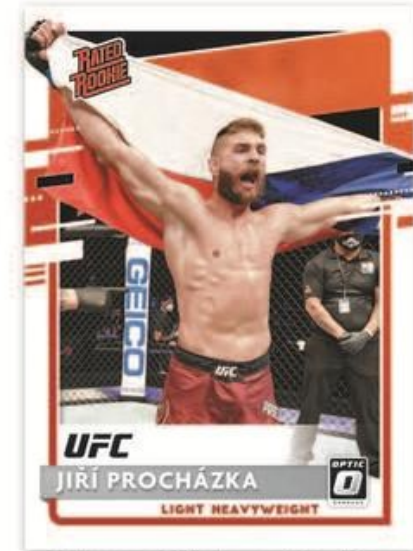

PANINI

UFC

Card images are solely for the purpose of design display.

BASE ORIGINS

Card images are solely for the purpose of design display.

BASE ILLUSIONS

Card images are solely for the purpose of design display.

BASE OPTIC RATED ROOKIES

Look for more than 20 different base set designs mixed throughout the Chronicles program!

Card images are solely for the purpose of design display.

HOBBY EXCLUSIVE

BASE NOIR

Card images are solely for the purpose of design display.