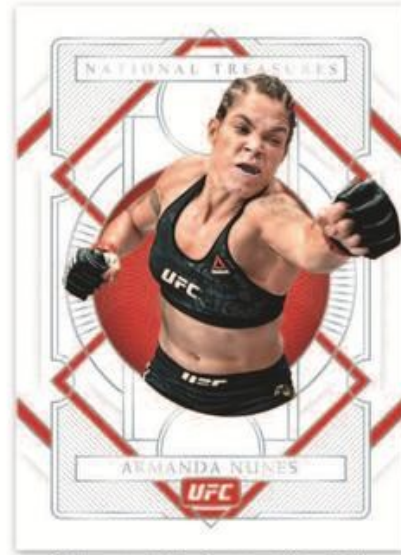

BASE OPTIC RATED ROOKIES

Look for more than 20 different base set designs mixed throughout the Chronicles program!

Card images are solely for the purpose of design display.

HOBBY EXCLUSIVE

BASE NOIR

Card images are solely for the purpose of design display.

HOBBY EXCLUSIVE

BASE NATIONAL TREASURES

Card images are solely for the purpose of design display.

HOBBY EXCLUSIVE

BASE GALA

Chase rare, Hobby-exclusive base cards in Noir, National Treasures and Gala!

Card images are solely for the purpose of design display.