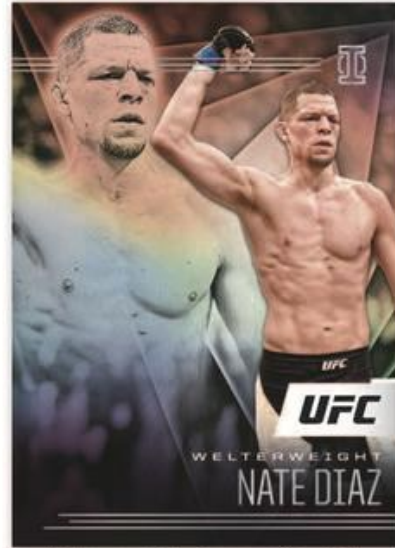

Card images are solely for the purpose of design display.

BASE ILLUSIONS