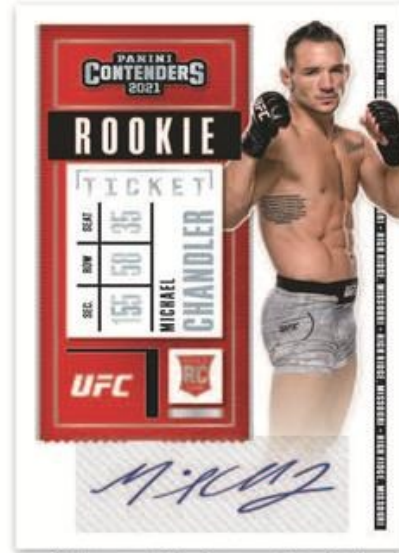

BASE OPTIC RATED ROOKIES

Look for more than 20 different base set designs mixed throughout the Chronicles program!

Card images are solely for the purpose of design display.

HOBBY EXCLUSIVE

BASE NOIR

Card images are solely for the purpose of design display.

HOBBY EXCLUSIVE

BASE NATIONAL TREASURES

Card images are solely for the purpose of design display.

HOBBY EXCLUSIVE

BASE GALA

Chase rare, Hobby-exclusive base cards in Noir, National Treasures and Gala!

Card images are solely for the purpose of design display.

HOBBY EXCLUSIVE

CROWN ROYALE SILHOUETTES PRIME

Card images are solely for the purpose of design display.

CONTENDERS ROOKIE SEASON TICKET

Card images are solely for the purpose of design display.

NATIONAL PRIDE SIGNATURES