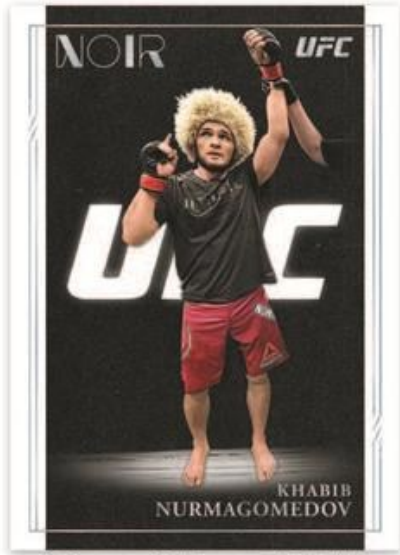

PANINI

UFC

Card images are solely for the purpose of design display.

BASE ORIGINS

Card images are solely for the purpose of design display.

BASE ILLUSIONS

Card images are solely for the purpose of design display.

BASE OPTIC RATED ROOKIES

Look for more than 20 different base set designs mixed throughout the Chronicles program!

Card images are solely for the purpose of design display.

HOBBY EXCLUSIVE

BASE NOIR

Card images are solely for the purpose of design display.

SELLING POINTS

- UFC Chronicles debuts with a cornucopia of unique designs from across various Panini brands! Look for 2 autographs per box!
- Look for more than 20 different base set designs, including Hobby-exclusive Noir, National Treasures and Gala!
- Find jumbo autographed memorabilia cards in Crown Royale Silhouettes and National Treasures Memorabilia Autographs!
- Chase rare Silver Prizm parallels in Base Optic Rated Rookies, Base Crusade, Base Flux, Base Contenders Optic Season Ticket and Base Spectra!